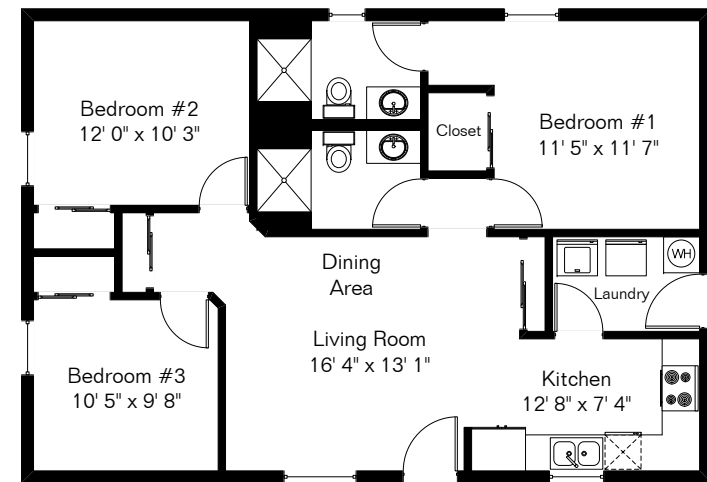

The square footages and room size information are deemed to be reliable but are not guaranteed and should be independently verified. This drawing is for marketing purposes only.

615 S Santa Rita Ave Units 1 and 2

Unit 2

Unit 1

Unit 1 1,009 Sq Ft
Unit 2 1,009 Sq Ft

Site Visit July 2020

Copyright 2020 Floor Plans First! LLC
All Rights Reserved.

Floor Plans First!
See the Floor Plan First!
FloorPlansFirst.com
(520) 881-1500