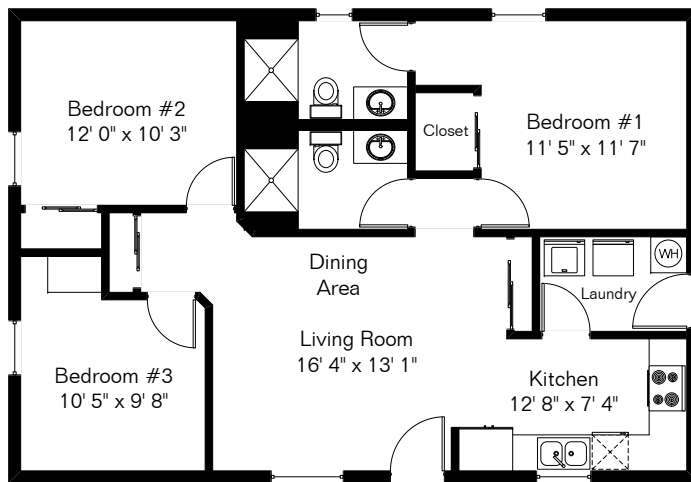

The square footages and room size information are deemed to be reliable but are not guaranteed and should be independently verified. This drawing is for marketing purposes only.

615 S Santa Rita Ave Units 1 and 2

Unit 2

Unit 1

Unit 1 1,009 Sq Ft
Unit 2 1,009 Sq Ft

Site Visit July 2020

Copyright 2020 Floor Plans First! LLC
All Rights Reserved.

Floor Plans First!
See the Floor Plan First!
FloorPlansFirst.com
(520) 881-1500